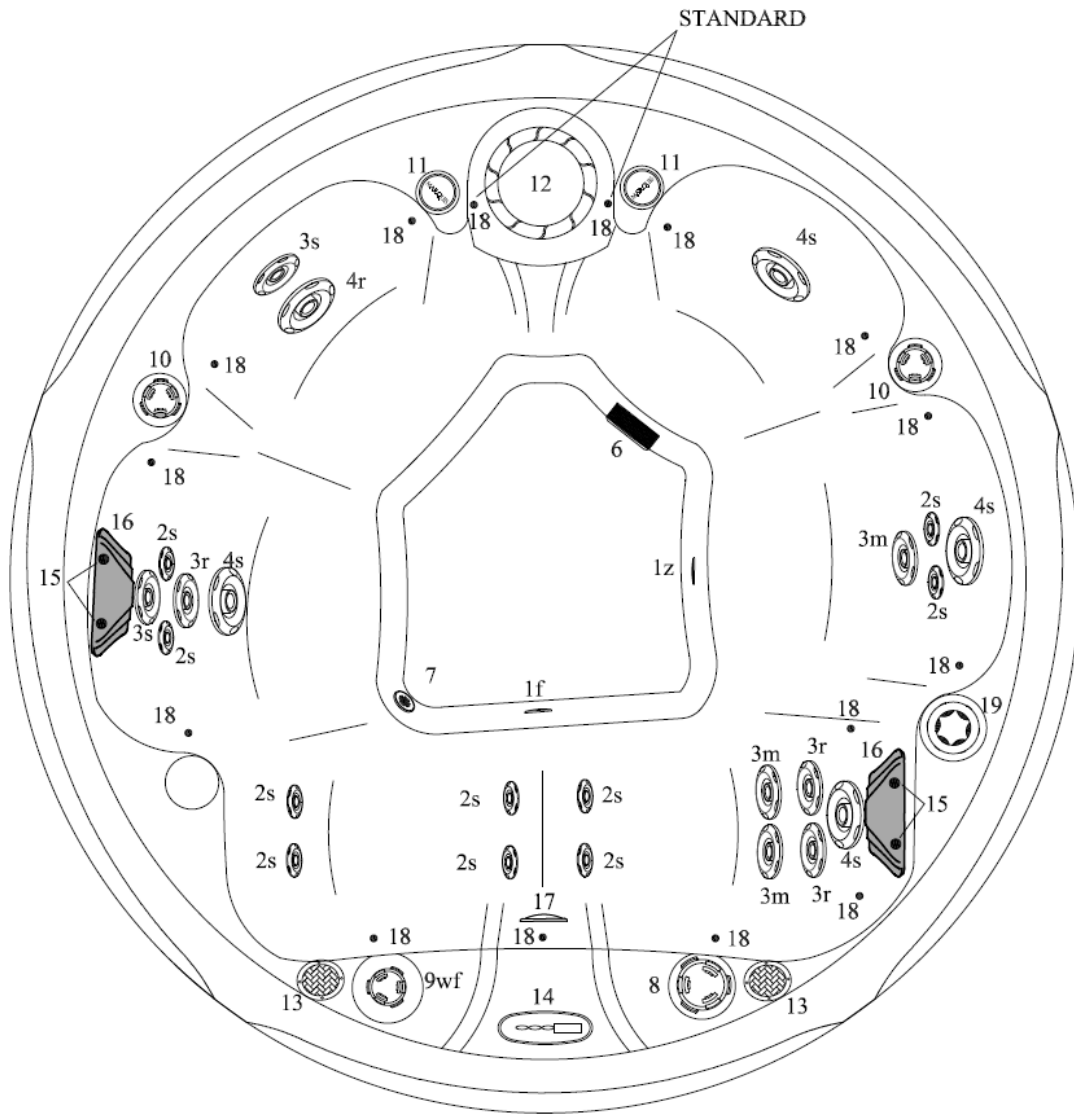

2021 Monaco Elite

Physical Specifications	Size	International
Dimensions	80"R	203.2cm R
Height	36"	91.44cm
Seating Capacity/Positions	2/3	2/3
Weight Dry/ Kg.	740	335.65 kg.
Weight Wet/ Kg.	3659	1659.69 kg.
Water Capacity/ Liters	370	1400.6 ltr.
Total Therapy Jets	23	23