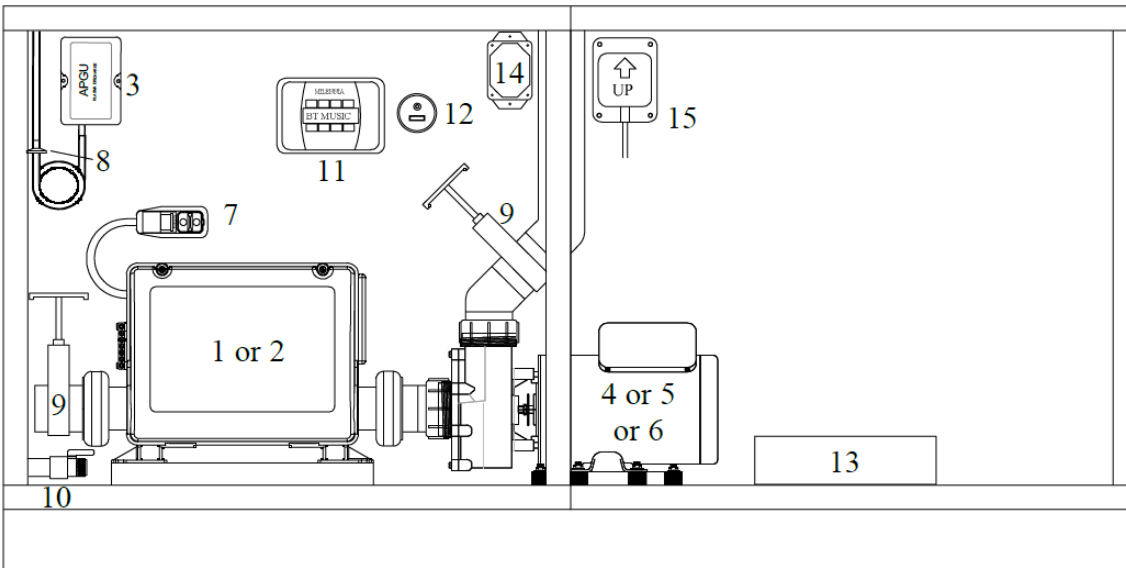

2021 EU Marquis Elite PARTS BOOK

2021 Monaco Elite Equipment

1. Spa Pack	650-0747	9. Slice Valve	350-6225
1. PC Board	600-6316	10. Drain Valve	360-0215
1. Heater	740-0656	11. Stereo Receiver	740-0722
1. Sensors	600-6212	12. Audio Expansion Port	740-0704
1. Heater Gasket	740-0611	13. Power Supply	740-0208
3. Ozonator	20171	14. LED Controller	740-0293
4. Pump 2-Speed	630-0422	15. WIFI Module	650-0851
4. Pump Union O-ring	630-0428		
8. Check Valve ¼"	350-0520