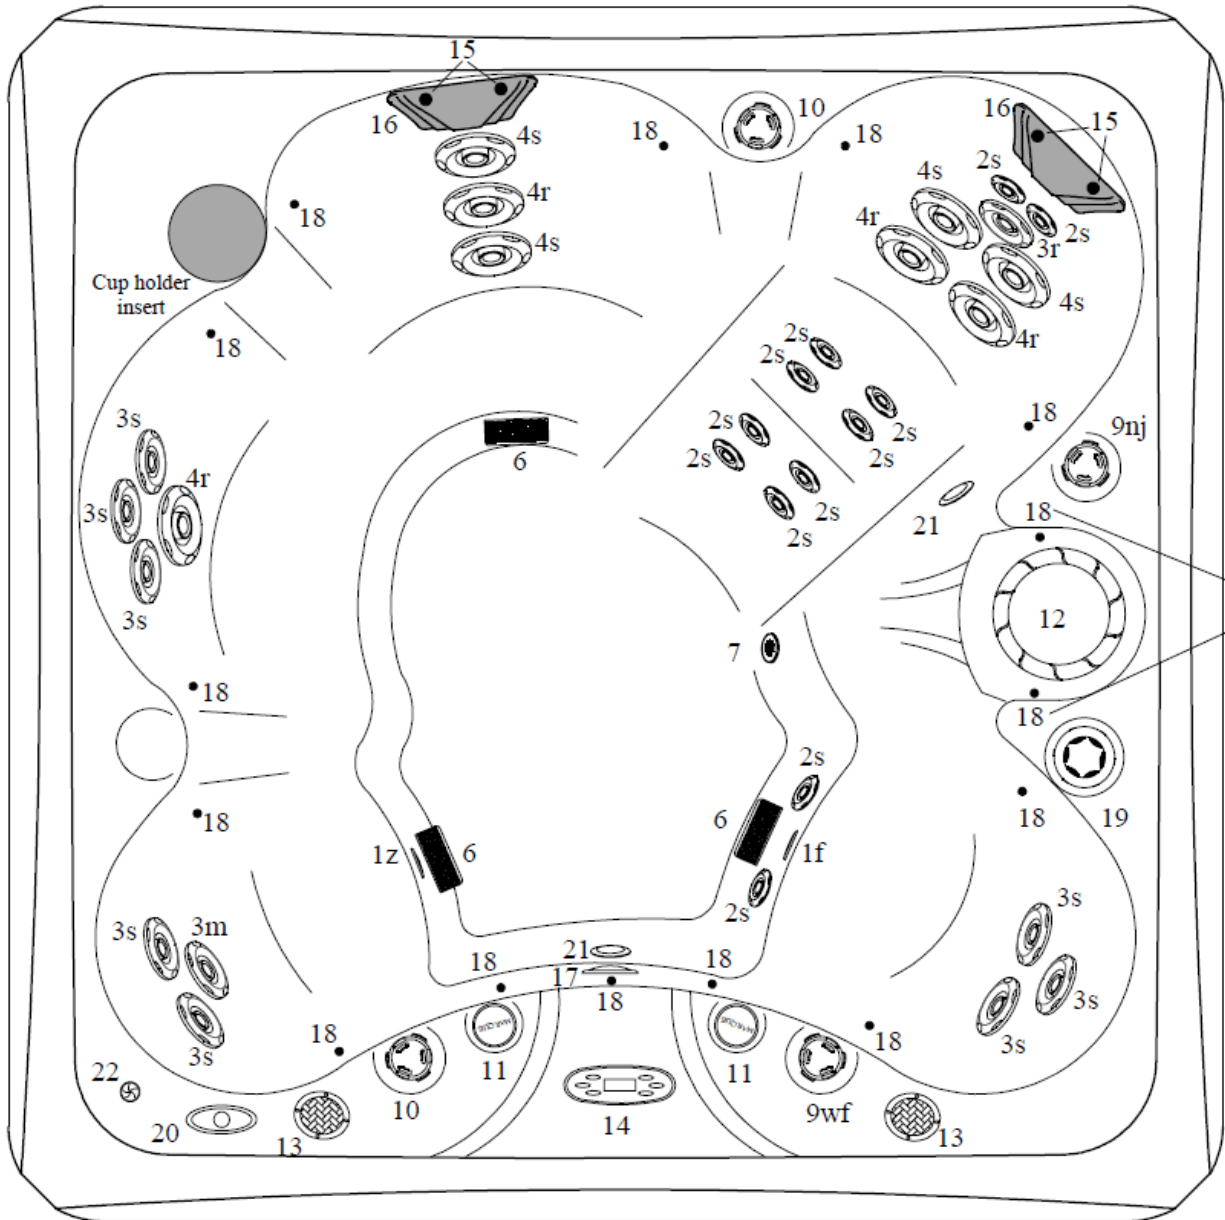

2021 EU Marquis Elite PARTS BOOK

2021 Broadway Elite (2-Pump)

Physical Specifications	Size	International
Dimensions	77"x77"	195.58cm x 195.58cm
Height	36"	91.44cm
Seating Capacity/Positions	5/5	5/5
Weight Dry/ Kg.	500	226.79 kg.
Weight Wet/ Kg.	3085	1399.33 kg.
Water Capacity/ Liters	310	1173.48 ltr.
Total Therapy Jets	30	30