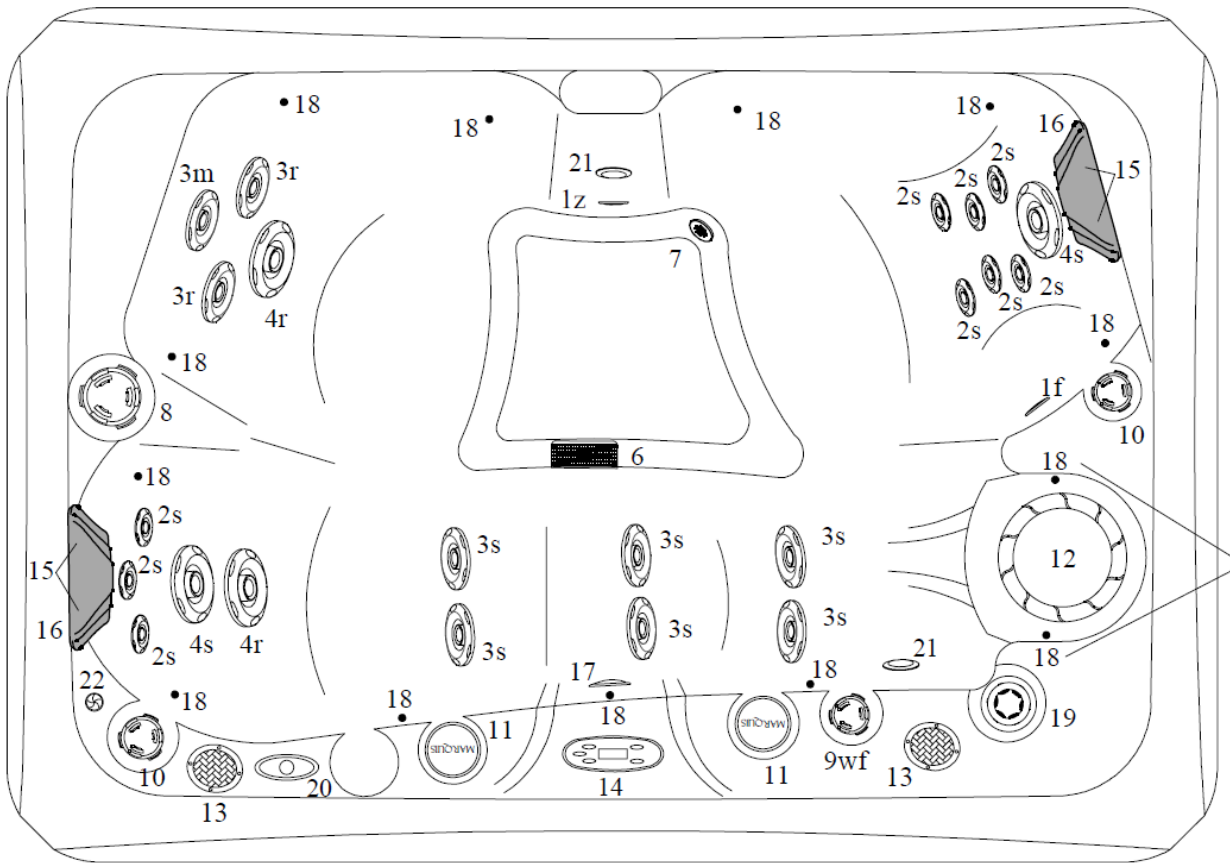

2021 EU Marquis Elite PARTS BOOK

2021 Nashville Elite

Physical Specifications	Size	International
Dimensions	60"x84"	152.4cm x 213.36cm
Height	29.5"	74.93cm
Seating Capacity/Positions	2/3	2/3
Weight Dry/ Kg.	400	181.43 kg.
Weight Wet/ Kg.	2026	918.97 kg.
Water Capacity/ Liters	225	851.71 ltr.
Total Therapy Jets	22	22