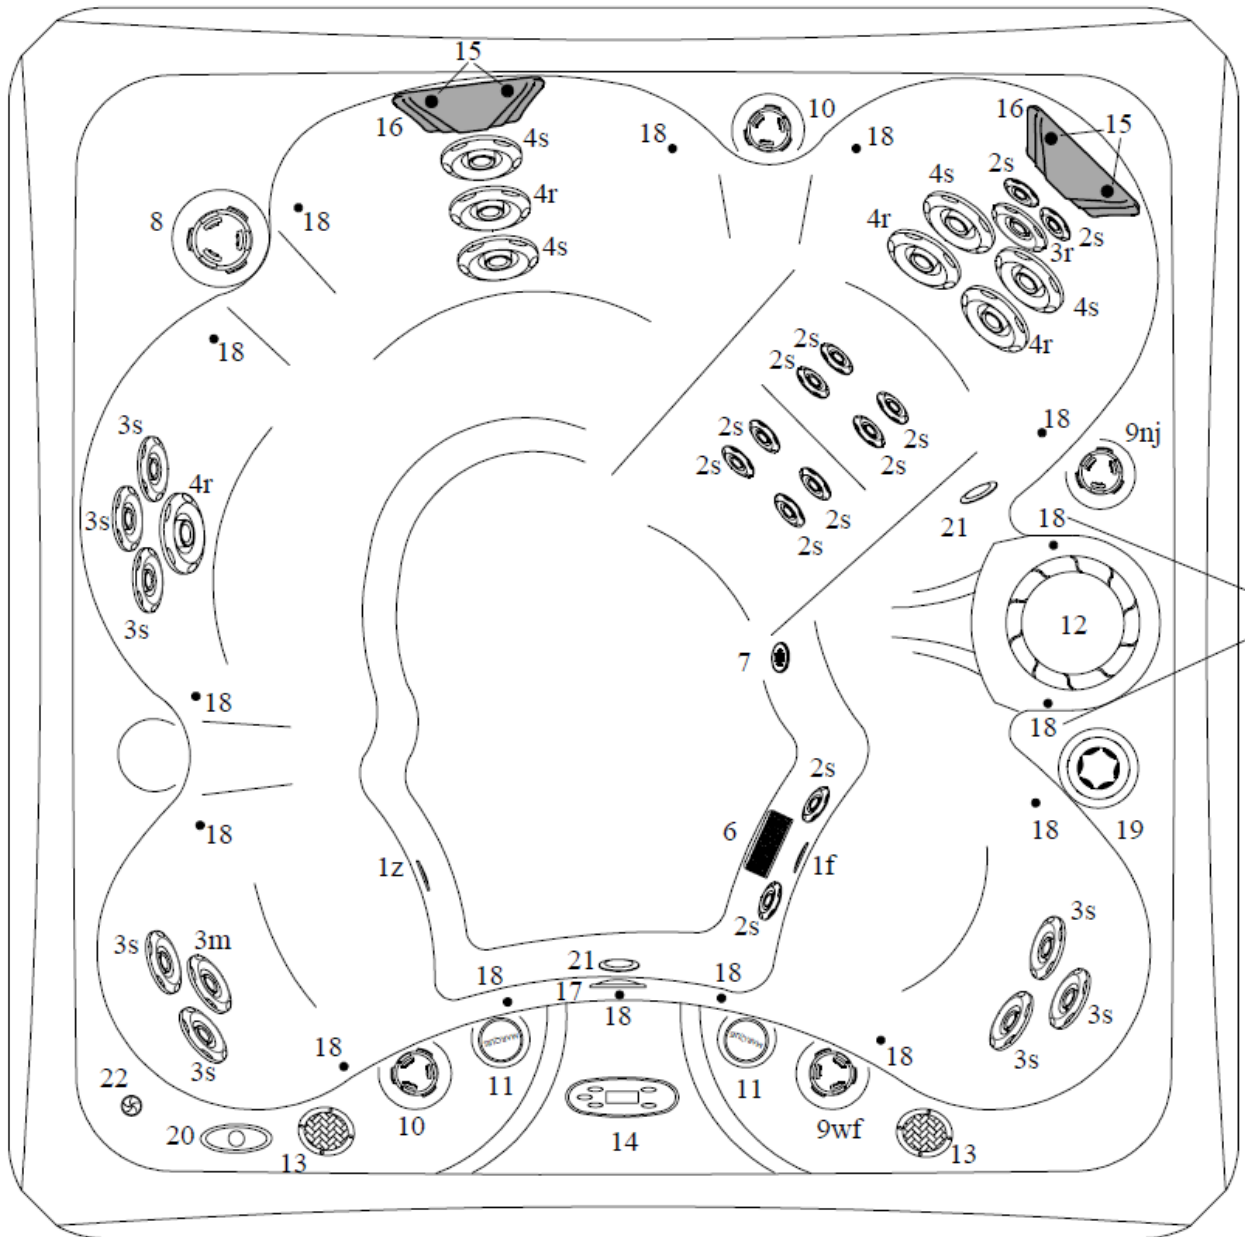

2021 EU Marquis Elite PARTS BOOK

2021 Broadway Elite (1-Pump)

Physical Specifications	Size	International
Dimensions	77"x77"	195.58cm x 195.58cm
Height	36"	91.44cm
Seating Capacity/Positions	5/5	5/5
Weight Dry/ Kg.	500	226.79 kg.
Weight Wet/ Kg.	3085	1399.33 kg.
Water Capacity/ Liters	310	1173.48 ltr.
Total Therapy Jets	30	30