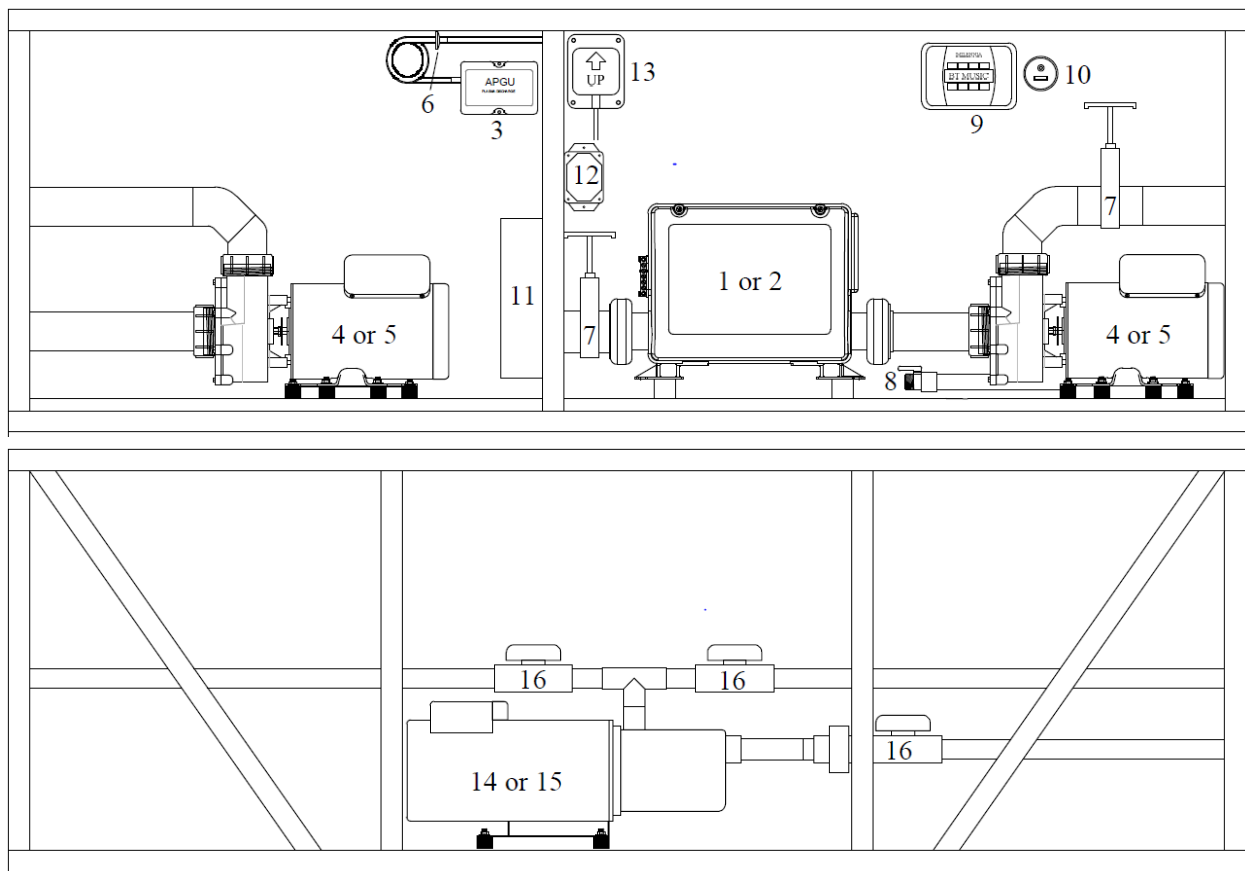

2021 EU Marquis Elite PARTS BOOK

2021 Vegas Elite Equipment

1. Spa Pack	650-0747	8. Drain Valve	360-0215
1. PC Board	600-6316	9. Stereo Receiver	740-0722
1. PC Board (small pump-3)	600-6304	10. Audio Expansion Port	740-0704
1. Heater	740-0656	11. Power Supply	740-0208
1. Sensors	600-6212	13. Wi-Fi	650-0851
1. Heater Gasket	740-0611	14. MicroSilk Pump	630-6156
3. Ozonator	20171	16. MS Discharge Kit	630-0489
4. Pump 2-Speed	630-0422	16. MS Suction Kit	630-0490
4. Pump Union O-ring	630-0428		
6. Check Valve ¼"	350-0520		
7. Slice Valve	350-6225