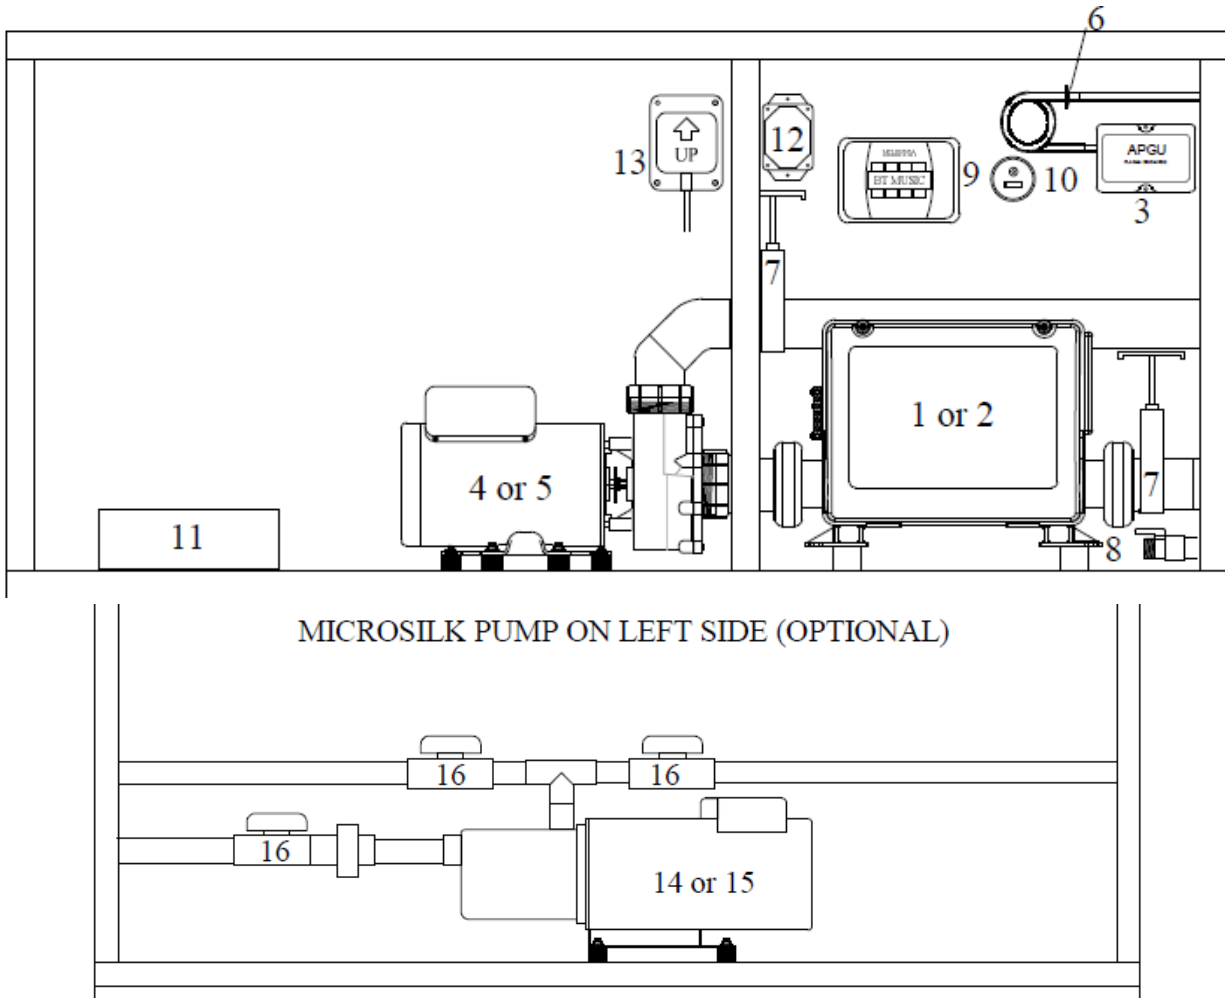

2021 EU Marquis Elite PARTS BOOK

2021 Broadway Elite Equipment (1-Pump)

1. Spa Pack	650-0747	8. Drain Valve	360-0215
1. PC Board	600-6316	9. Stereo Receiver	740-0722
1. PC Board (small pump-3)	600-6304	10. Audio Expansion Port	740-0704
1. Heater	740-0656	11. Power Supply	740-0208
1. Sensors	600-6212	12. Light Controller	740-0293
1. Heater Gasket	740-0611	13. WIFI Module	650-0851
3. Ozonator	20171	14. MicroSilk Pump	630-6156
4. Pump 2-Speed	630-0422	16. MS Discharge Kit	630-0489
4. Pump Union O-ring	630-0428	16. MS Suction Kit	630-0490
6. Check Valve ¼"	350-0520		
7. Slice Valve	350-6225