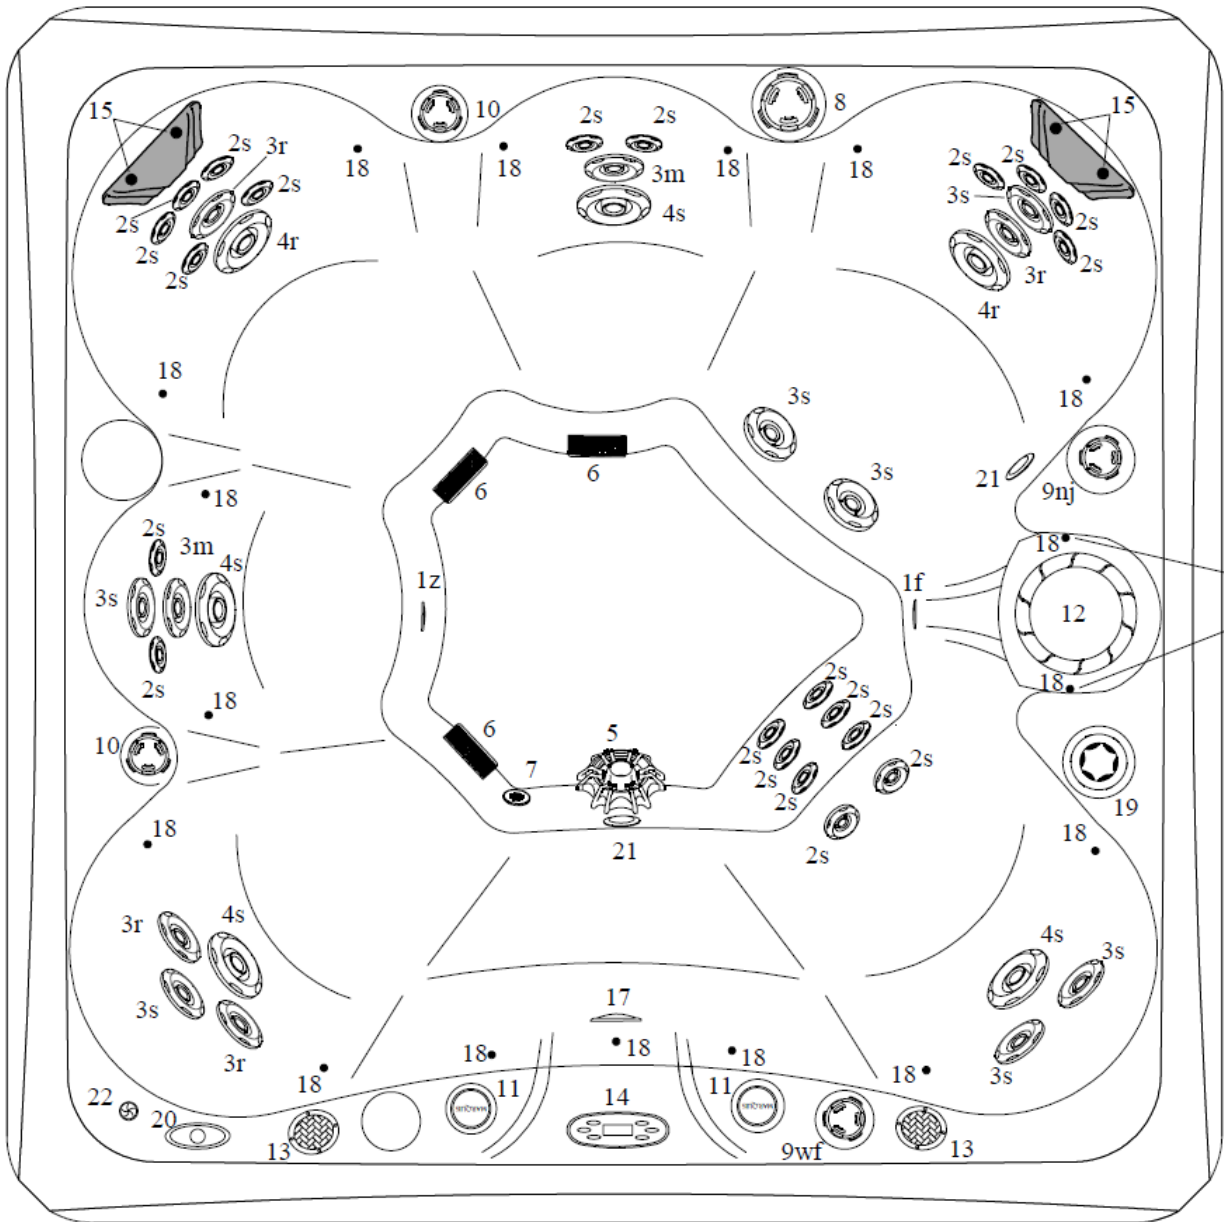

2021 EU Marquis Elite PARTS BOOK

2021 Vegas Elite

Physical Specifications	Size	International
Dimensions	84"x84"	213.36cm X 213.36cm
Height	36"	91.44cm
Seating Capacity/Positions	7/7	7/7
Weight Dry/ Kg.	700 lbs.	317.51 kg.
Weight Wet/ Kg.	3873 lbs.	1756.76 kg.
Water Capacity/ Liters	380 gal.	1438.46 ltr.
Total Therapy Jets	41	41