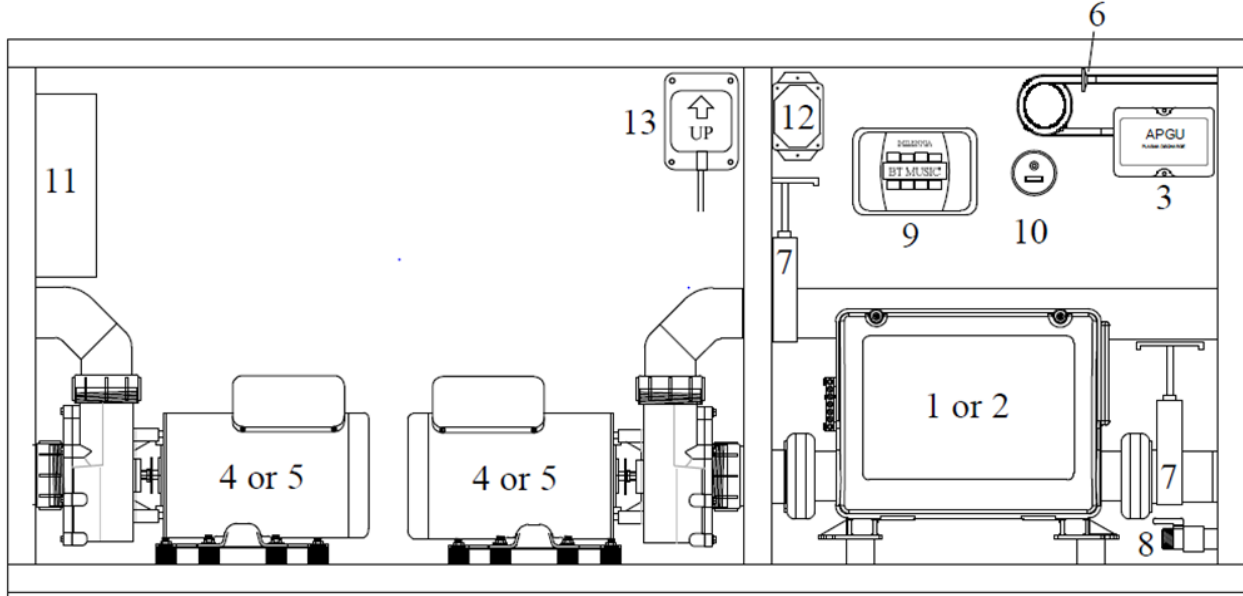

2021 EU Marquis Elite PARTS BOOK

2021 Broadway Elite Equipment (2-Pump)

1. Spa Pack	650-0747	8. Drain Valve	360-0215
1. PC Board	600-6316	9. Stereo Receiver	740-0722
1. Heater	740-0656	10. Audio Expansion Port	740-0704
1. Sensors	600-6212	11. Power Supply	740-0208
1. Heater Gasket	740-0611	12. Light Controller	740-0293
3. Ozonator	20171	13. WIFI Module	650-0851
4. Pump 2-Speed	630-0422		
4. Pump Union O-ring	630-0428		
6. Check Valve ¼"	350-0520		
7. Slice Valve	350-6225