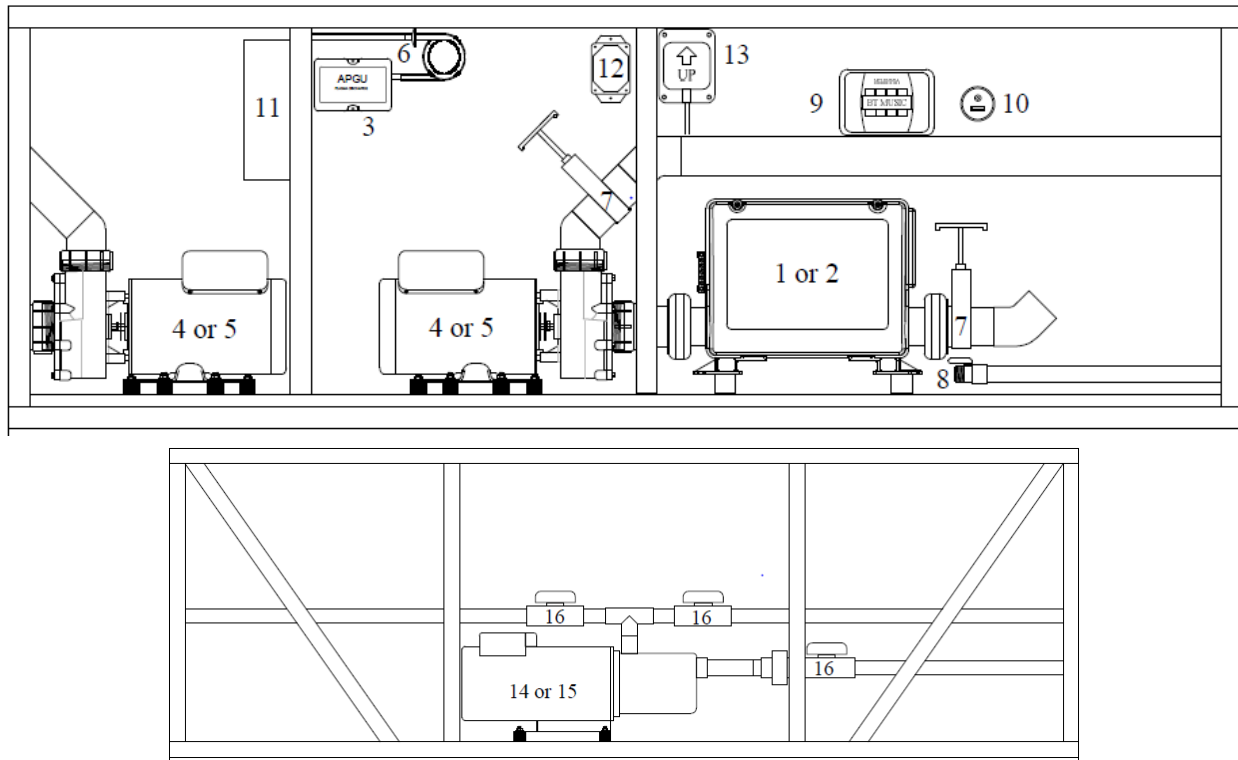

2021 EU Marquis Elite PARTS BOOK

2021 Woodstock Elite Equipment

1. Spa Pack	650-0747	8. Drain Valve	360-0215
1. PC Board	600-6316	9. Stereo Receiver	740-0722
1. PC Board (small Pump-3)	600-6304	10. Audio Expansion Port	740-0704
1. Heater	740-0656	11. Power Supply	740-0208
1. Sensors	600-6212	12. Light Controller	740-0293
1. Heater Gasket	740-0611	13. WIFI Module	650-0851
3. Ozonator	20171	14. MicroSilk Pump	630-6156
4. Pump 2-Speed	630-0422	16. MS Discharge Kit	630-0489
4. Pump Union O-ring	630-0428	16. MS Suction Kit	630-0490
6. Check Valve ¼"	350-0520		
7. Slice Valve	350-6225