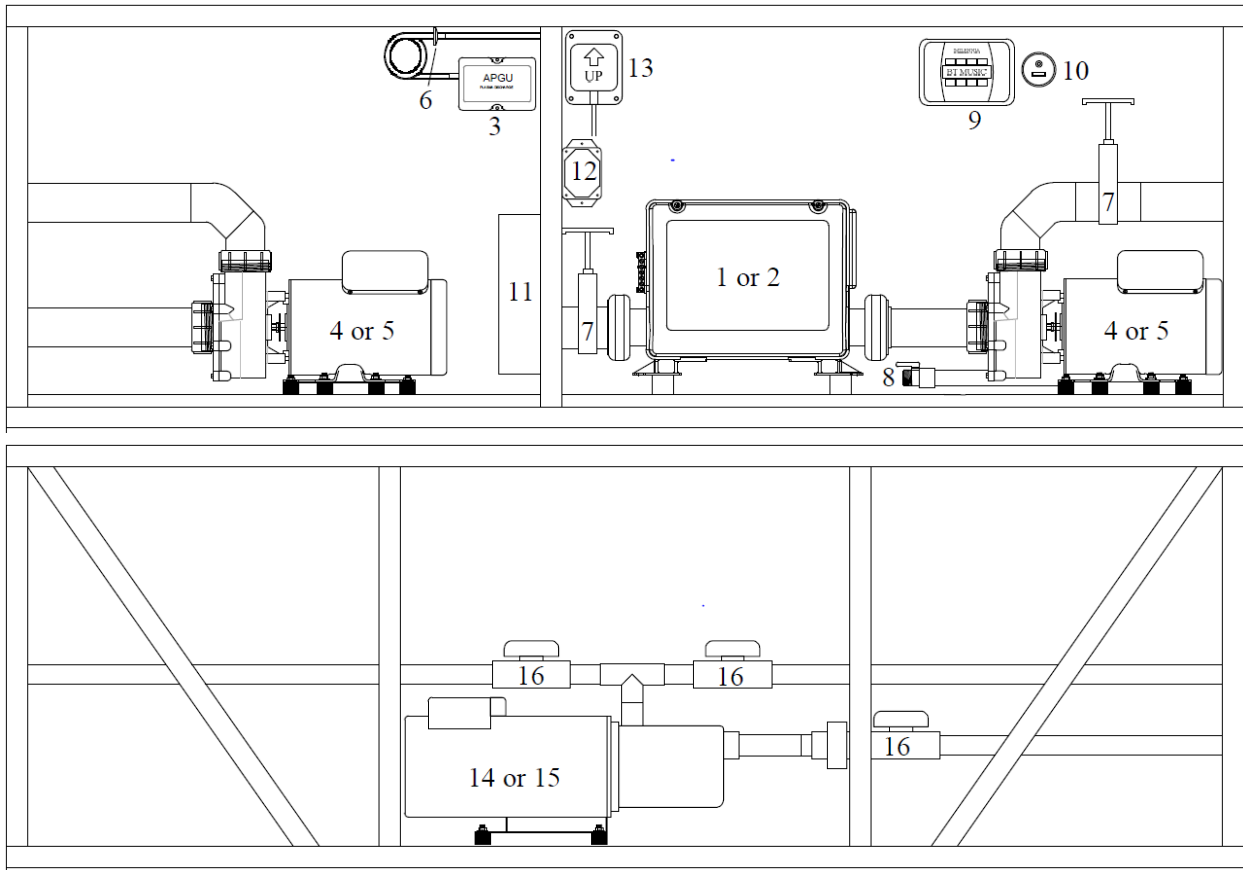

2021 EU Marquis Elite PARTS BOOK

2021 Hollywood Elite Equipment

1. Spa Pack	650-0747	8. Drain Valve	360-0215
1. PC Board	600-6316	9. Stereo Receiver	740-0722
1. PC Board (small pump-3)	600-6304	10. Audio Expansion Port	740-0704
1. Heater	740-0656	11. Power Supply	740-0208
1. Heater Gasket	740-0611	12. Light Controller	740-0293
1. Sensors	600-6212	13. WIFI Module	650-0851
3. Ozonator	20171	14. MicroSilk Pump	630-6156
4. Pump	630-0422	16. MS Discharge Kit	630-0489
4. Pump Union O-ring	630-0428	16. MS Suction Kit	630-0490
6. Check Valve ¼"	350-0520		
7. Slice Valve	350-6225