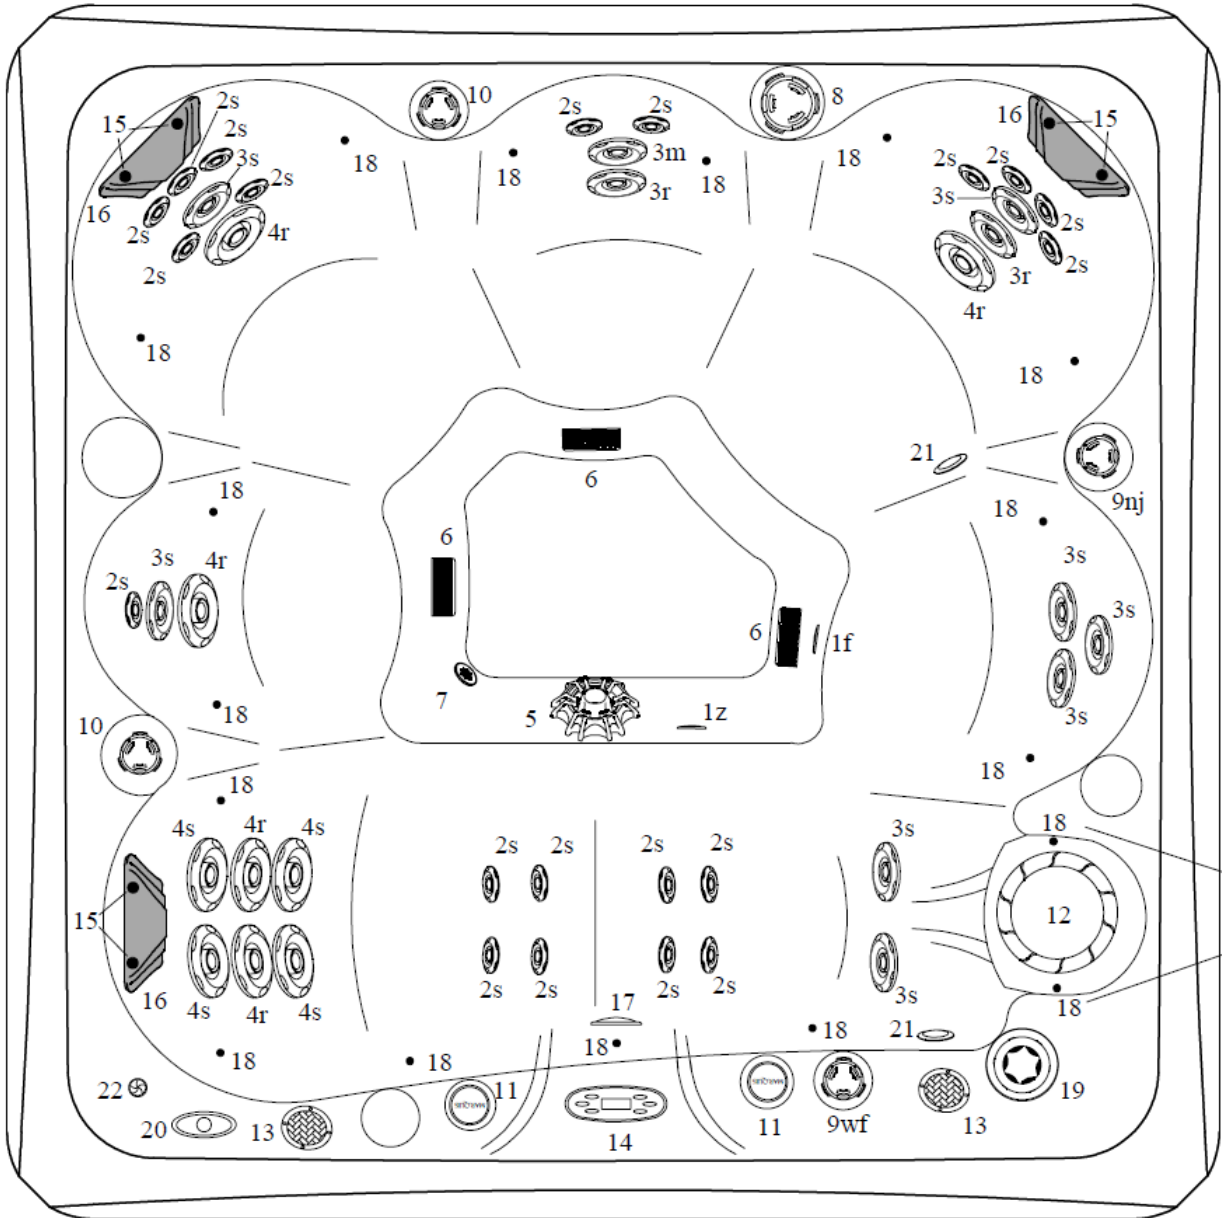

2021 Parts Book

2021 EU Marquis Elite PARTS BOOK

2021 Hollywood Elite

Physical Specifications	Size	International
Dimensions	84x84	213.36cm X 213.36cm
Height	36	91.44cm
Seating Capacity/Positions	6/6	6/6
Weight Dry/ Kg.	740 lbs.	336 kg.
Weight Wet/ Kg.	3659 lbs.	1660 kg.
Water Capacity/ Liters	350 gal.	1325 ltr.
Total Therapy Jets	40	40

2021 EU Marquis Elite PARTS BOOK

2021 Vegas Elite

Physical Specifications	Size	International
Dimensions	84"x84"	213.36cm X 213.36cm
Height	36"	91.44cm
Seating Capacity/Positions	7/7	7/7
Weight Dry/ Kg.	700 lbs.	317.51 kg.
Weight Wet/ Kg.	3873 lbs.	1756.76 kg.
Water Capacity/ Liters	380 gal.	1438.46 ltr.
Total Therapy Jets	41	41