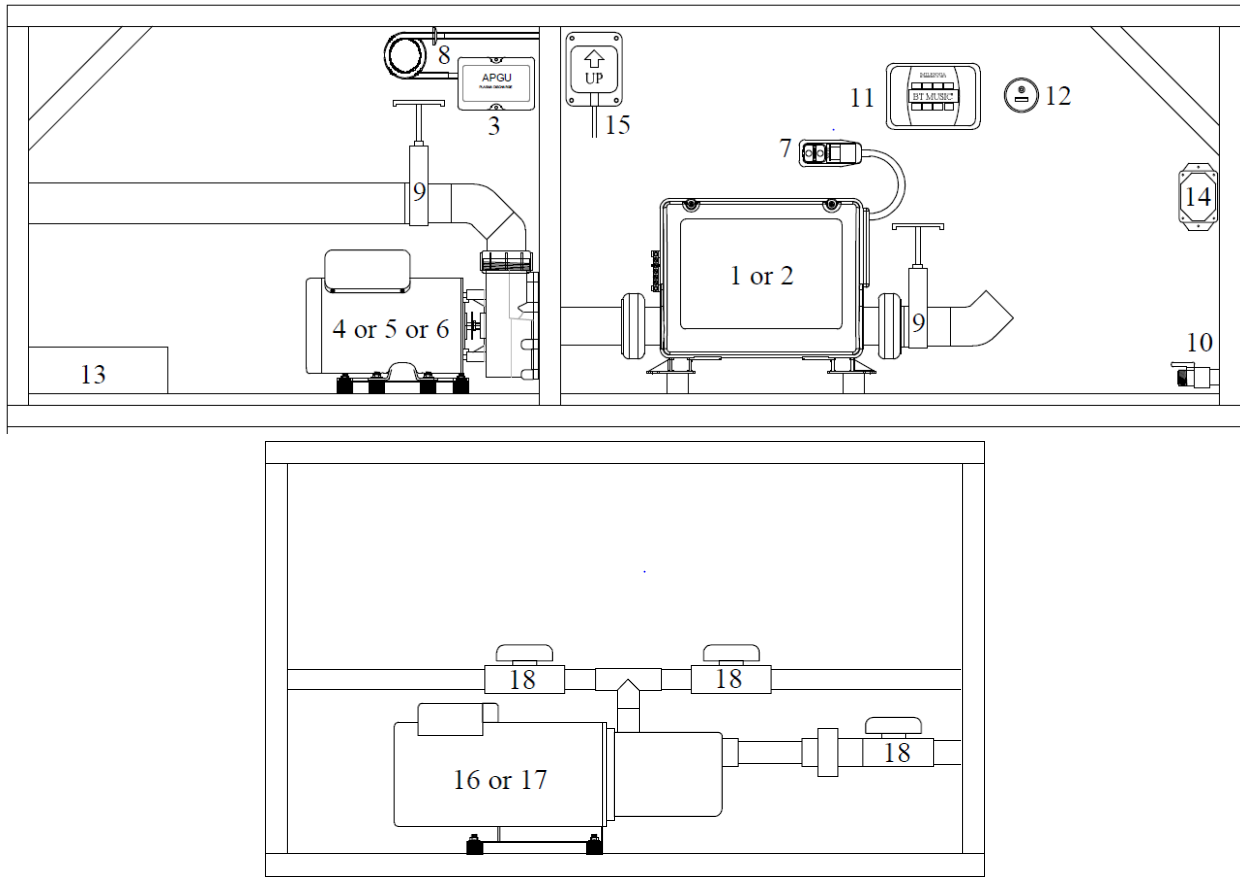

2021 EU Marquis Elite PARTS BOOK

2021 Nashville Elite Equipment

1. Spa Pack	650-0747	10. Drain Valve	360-0215
1. PC Board	600-6316	11. Stereo Receiver	740-0722
1. PC Board (small pump-3)	600-6304	12. Audio Expansion Port	740-0704
1. Heater	740-0656	13. Power Supply	740-0208
1. Sensors	600-6212	14. Light Controller	740-0293
1. Heater Gasket	740-0611	15. WIFI Module	650-0851
3. Ozonator	20171	16. MicroSilk Pump	630-6156
4. Pump 2-Speed	630-0422	18. MS Discharge Kit	630-0489
4. Pump Union O-ring	630-0428	18. MS Suction Kit	630-0490
8. Check Valve ¼"	350-0520		
9. Slice Valve	350-6225