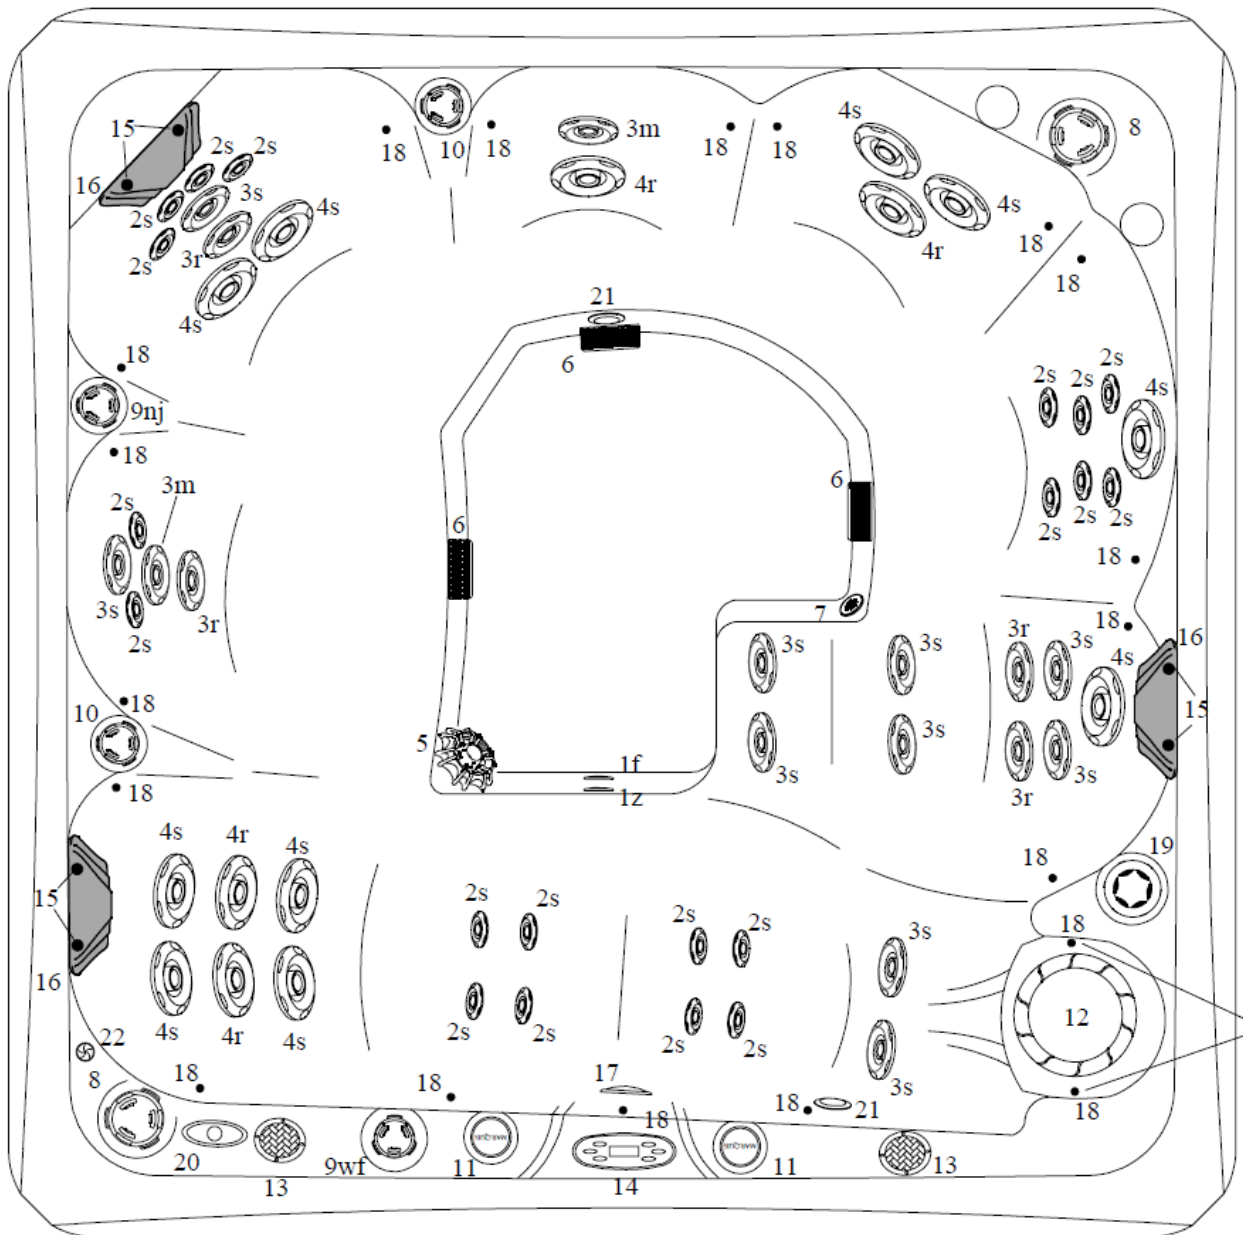

2021 EU Marquis Elite PARTS BOOK

2021 Woodstock Elite

Physical Specifications	Size	International
Dimensions	90"x90"	228.6cm x 228.6cm
Height	36"	91.44cm
Seating Capacity/Positions	7/7	7/7
Weight Dry/ Kg.	780 lbs.	353.80 kg.
Weight Wet/ Kg.	4621 lbs.	2096.05 kg.
Water Capacity/ Liters	460 lbs.	1741 ltr.
Total Therapy Jets	50	50